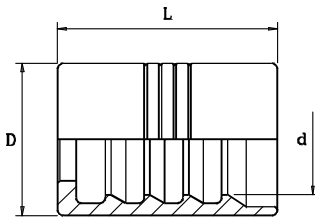

BYT

part nr. codice	hose ID		size	D		L		d		skive		Hose [mm]
	[in]	[mm]		[in]	[mm]	[in]	codice	[in]	[mm]	size	[in]	
0401150303	3/16"	4,8	03	0,59	15,0	1,02	26,0	0,42	10,7	-	-	a; b; c;
0401160404	1/4"	6,4	04	0,71	18,0	1,14	29,0	0,51	13,0	-	-	a; b; c;
0401160505	5/16"	8,0	05	0,79	20,0	1,18	30,0	0,61	15,4	-	-	a; b; c;
0401160606	3/8"	9,5	06	0,87	22,0	1,26	32,0	0,67	17,0	-	-	a; b; c;
0401160808	1/2"	12,7	08	1,06	27,0	1,34	34,0	0,85	21,5	-	-	a; b; c;

BYUM

part nr. codice	hose ID		size	L		d		skive			Hose	
	[in]	[mm]		[in]	[mm]	[in]	[mm]	[in]	[mm]	[in]	[mm]	Tubo
0400780303	3/16"	4,8	03	0,83	21,0	0,91	23,0	0,56	14,2	-	-	a; b
0400780404	1/4"	6,4	04	0,91	23,0	1,18	30,0	0,62	15,7	-	-	a; b; c; d
0400780505	5/16"	8,0	05	0,94	24,0	1,20	30,5	0,68	17,3	-	-	a; b; c; d
0400780606	3/8"	9,5	06	1,02	26,0	1,24	31,5	0,78	19,7	-	-	a; b; c; d
0400780808	1/2"	12,7	08	1,14	29,0	1,32	33,5	0,90	22,9	-	-	a; b; c; d; e
0400781010	5/8"	16,0	10	1,30	33,0	1,42	36,0	1,03	26,2	-	-	a; b; c; d; e
0400781212	3/4"	19,0	12	1,46	37,0	1,57	40,0	1,19	30,3	-	-	a; b; c; d; e
0400781616	1"	25,4	16	1,81	46,0	1,97	50,0	1,53	38,8	-	-	a; b; c; d; e
0400782020	1.1/4"	31,8	20	2,32	59,0	2,32	59,0	1,95	49,6	-	-	a; b
0400782424	1.1/2"	38,1	24	2,64	67,0	2,64	67,0	2,20	55,8	-	-	a; b
0400783232	2"	50,8	32	3,15	80,0	0,00	72,0	2,70	68,5	-	-	a; b

BYS

part nr. codice	hose ID			D		L		d		skive		Hose [mm]
	[in]	[mm]	size	[in]	[mm]	[in]	[mm]	[in]	[mm]	size	[in]	
0400550606	3/8"	9,5	06	1,02	26,0	1,28	32,5	0,71	18,1	-	-	a; b; d;
0400550808	1/2"	12,7	08	1,18	30,0	1,34	34,0	0,87	22,0	-	-	a; b; d;
0400551010	5/8"	16,0	10	1,34	34,0	1,52	38,5	1,02	25,8	-	-	a; b; d;
0400551212	3/4"	19,0	12	1,50	38,0	1,69	43,0	1,15	29,3	-	-	a; b; c; d
0400551616	1"	25,4	16	1,81	46,0	2,21	56,0	1,43	36,2	-	-	a; b; c; d